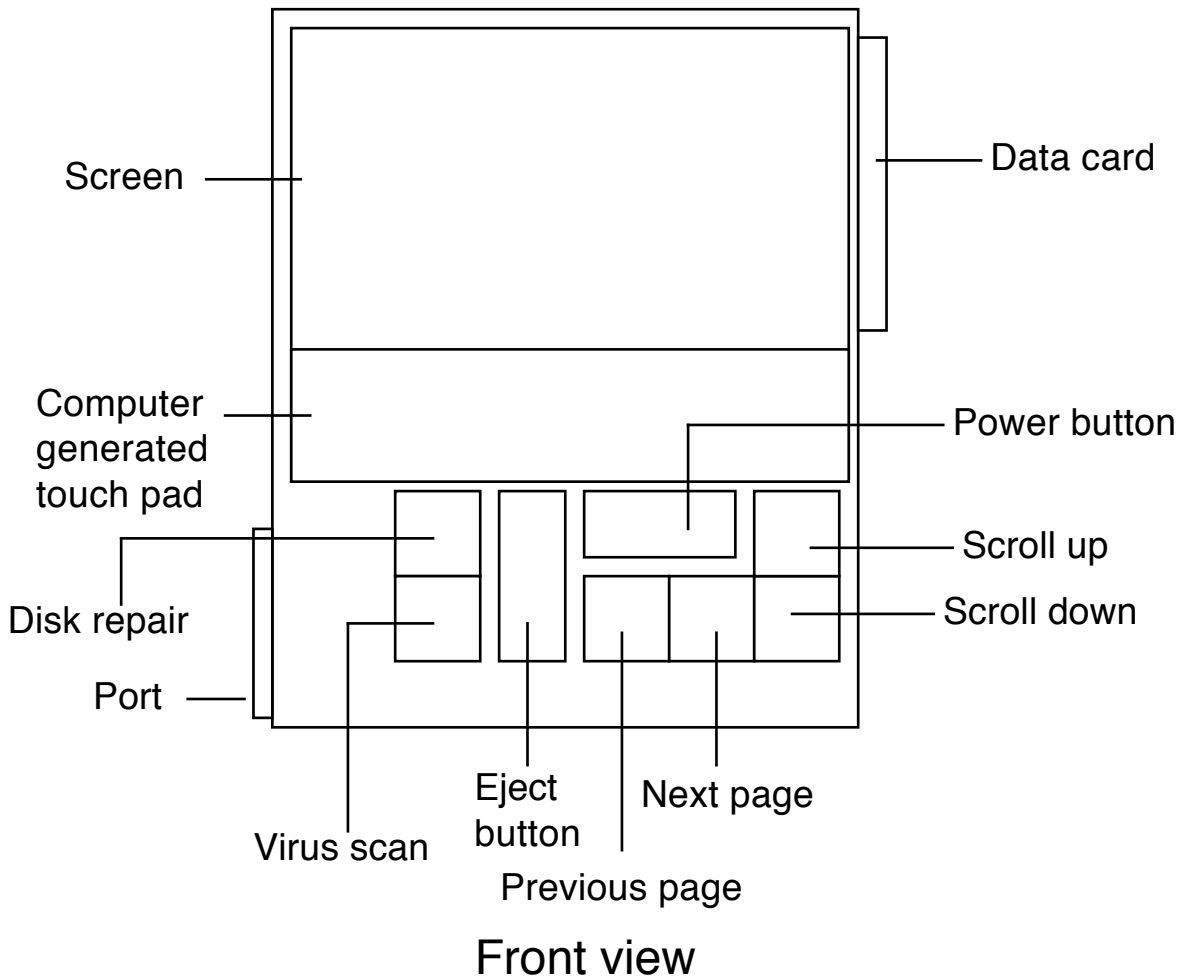

Saadiumm Data pad

The Saadiumm data pad is a small hand-held device used to read information. There are data cards to transfer information from pad to pad. There is a port for an optional external hard drive.

The computer generated touch pad is used when there are more keys used than there are available on the main keyboard. The scroll up & down buttons scroll up and down the page but do not go onto the next page when the bottom is reached. The previous & next page buttons skip to the previous or next page but do not scroll up or down. The power button turns the pad on or off. The eject button ejects the data card (in there is one in the slot). Virus scan checks the pad's internal soft drive for virus'. If a virus is found, one can hit the "Disk repair" button and the virus will be eliminated in most cases.