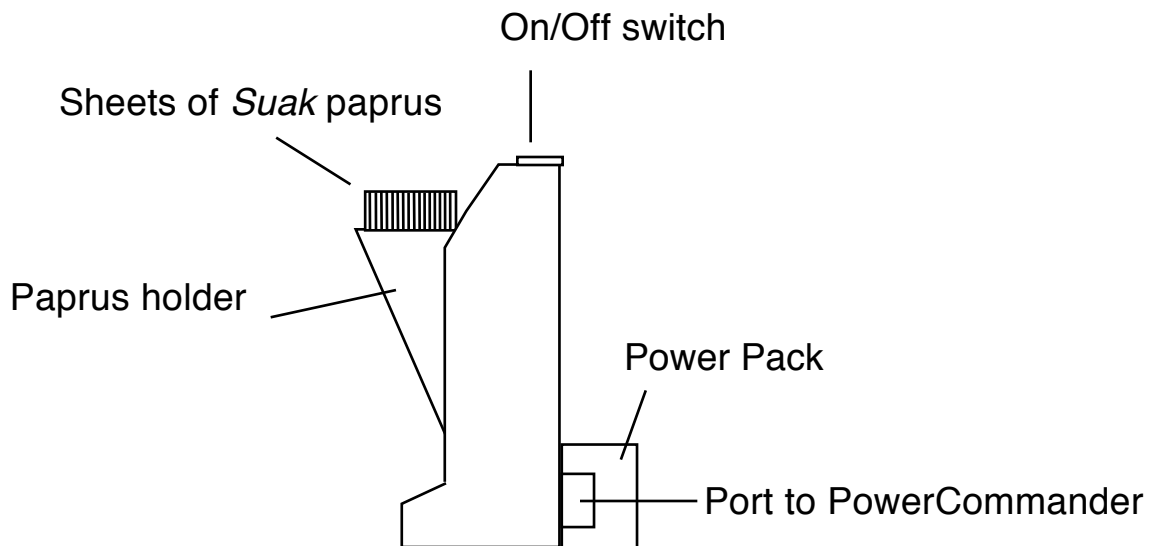

Imperial PowerCommander printer

The printer comes in several different styles. The one shown is a black and white Zenon 2000.

The PowerCommander Zenon 2000 black and white printer is small and economical. The *suak* paprus is the normal type of paprus to use in a printer like this. There is a switch to select between normal paprus and coated. The power pack lasts for up to 10 days with normal use.