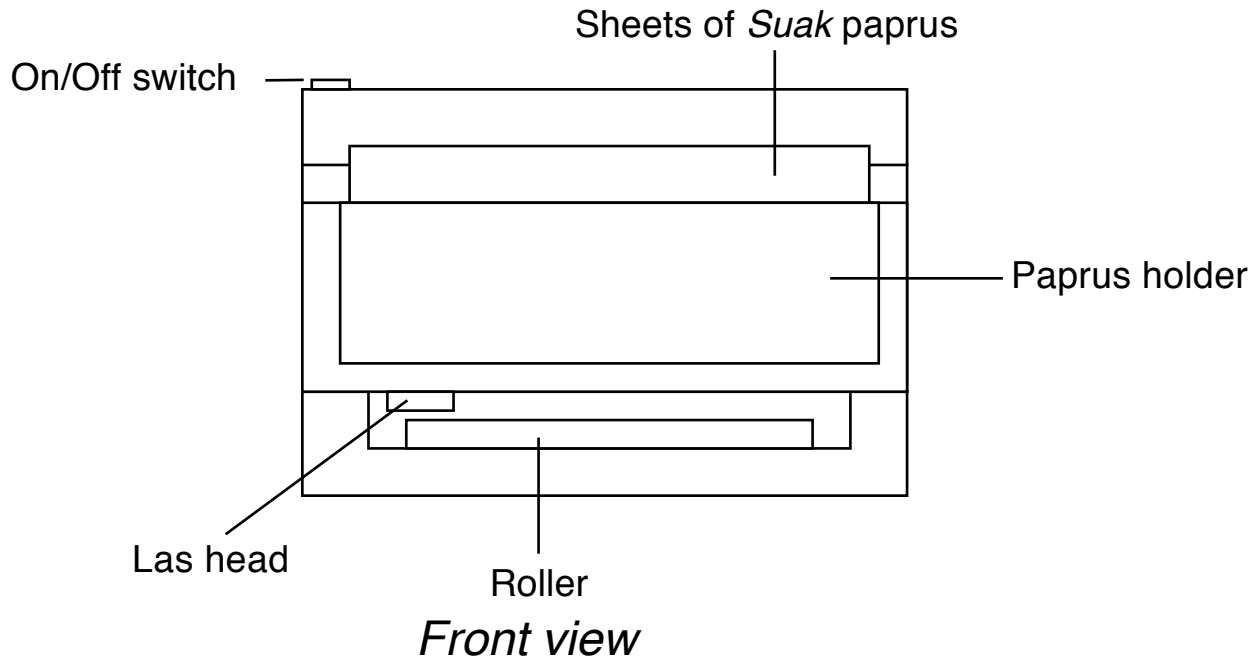

Imperial PowerCommander printer

The printer comes in several different styles. The one shown is a black and white Zenon 2000.

The PowerCommander Zenon 2000 black and white printer is small and economical. The *suak* paprus is the normal type of paprus to use in a printer like this. There is a switch to select between normal paprus and coated. The power pack lasts for up to 10 days with normal use.