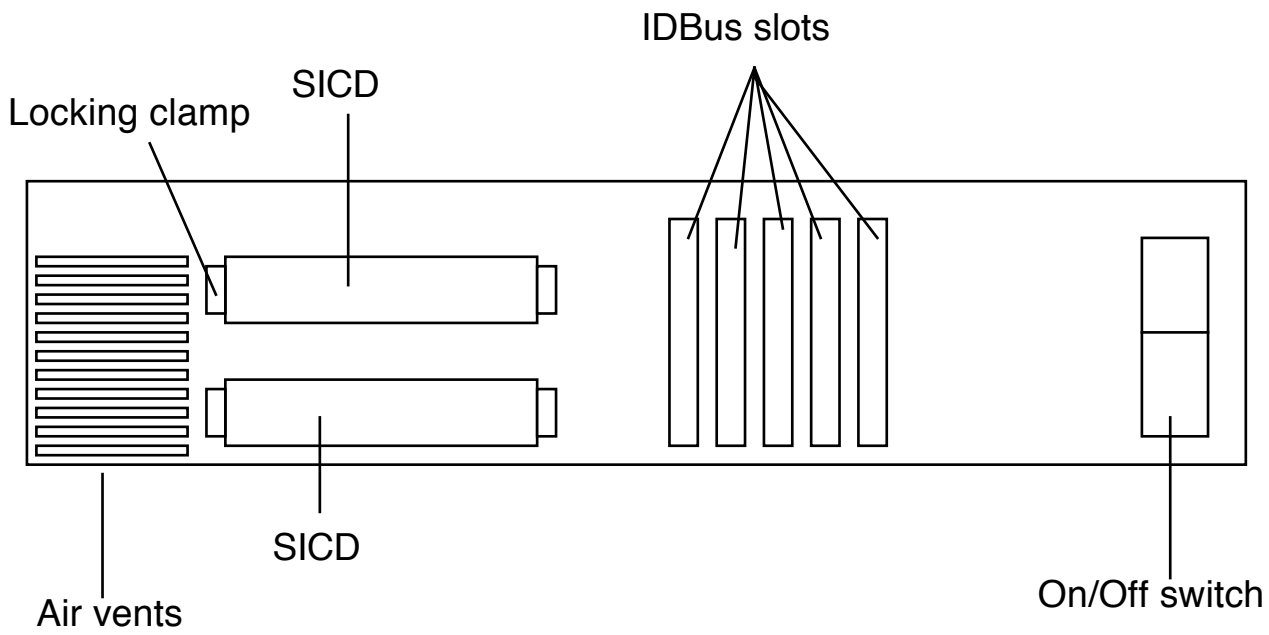

Imperial External PowerDisk

The Imperial PowerDisk is for when one runs out of room on one's main PowerCommander internal PowerDisk. It comes in five different capacities. The one shown is 500 quadrads.

Front view

Rear view

The key capacities for the PowerDisks are: 250 quadrads; 500 quadrads; 1.0 hexreds; 2.1 hexreds; 4.0 hexreds and 10.5 hexreds.