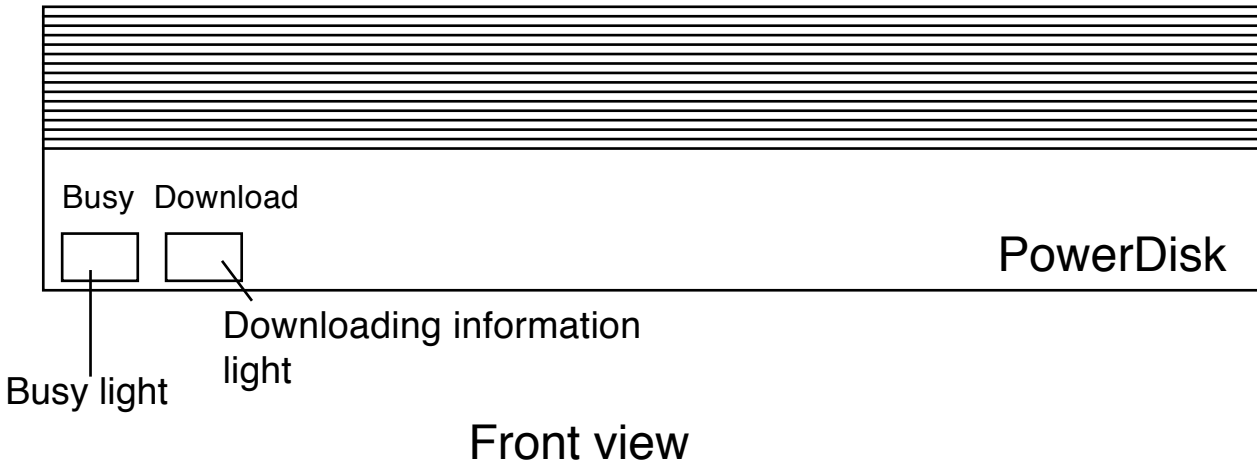

Imperial External PowerDisk

The Imperial PowerDisk is for when one runs out of room on one's main PowerCommander internal PowerDisk. It comes in five different capacities. The one shown is 500 quadrads.

Front view

Rear view

The key capacities for the PowerDisks are: 250 quadrads; 500 quadrads; 1.0 hexreds; 2.1 hexreds; 4.0 hexreds and 10.5 hexreds.