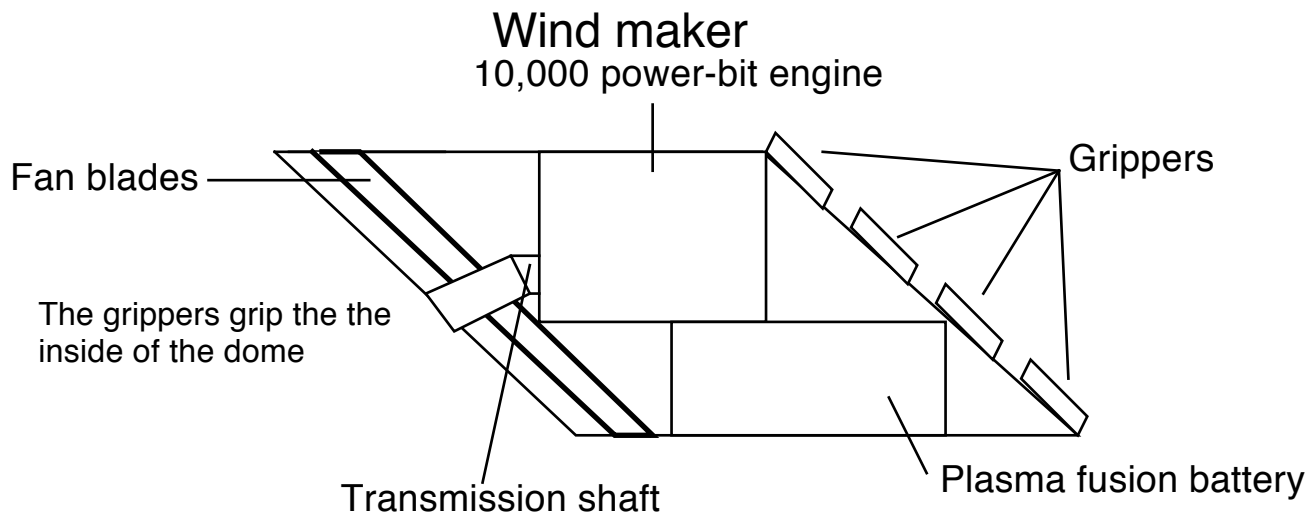

# Imperial *Ju-shi* domes

*Ju-shi* means “Protector”. These domes provide protection from the elements. They are also used to grow plants in. The actual dome usually extends about 1 km below the ground level. This is so all the electrical generators and other necessary equipment isn't stored above ground. The lines with arrows define the different areas.

The dome is divided into 4 sections: ocean; main cities; mountains and farmland. At the bottom of the ocean is the huge filtration plant. This filters all the water in the ocean. The tube from the ocean draws water to the main cities. The main cities is where the vast majority of the population lives. The rest work on the farm land. Below the cities is all the generators and waste disposal equipment. The mountains are there mainly for fun. There are many fly slopes around the top. Also, the mountains stop too much rain from destroying the crops. In the farmland there are literally hundreds of fields growing everything from grains to meat. Below the farmland is the droid storage area. These droids are useful for working, planting and harvesting crops. In the plant season, these droids help plant the billions of seeds to keep everyone alive.