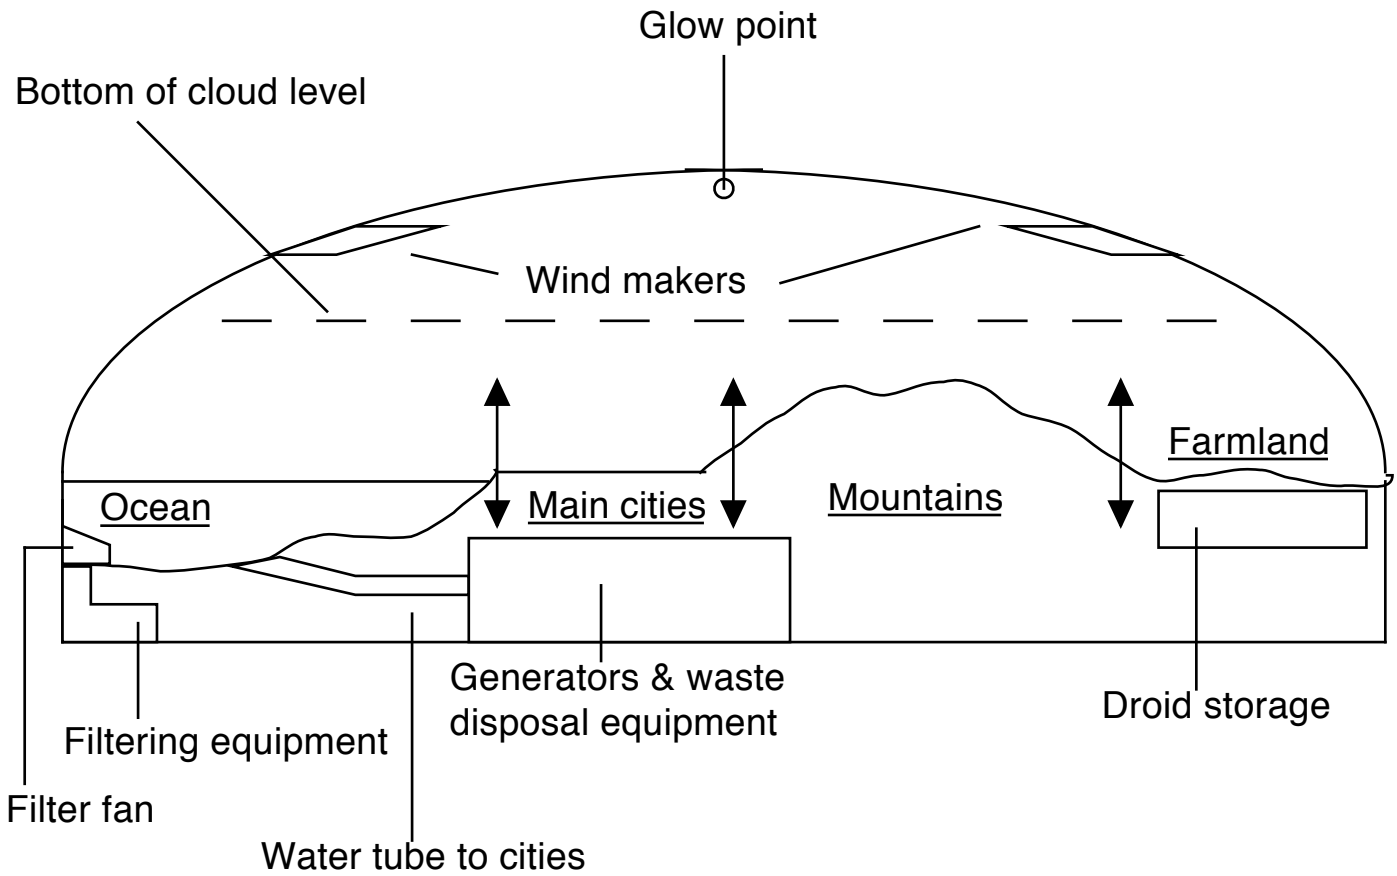

# Imperial *Ju-shi* domes

*Ju-shi* means “Protector”. These domes provide protection from the elements. They are also used to grow plants in. The actual dome usually extends about 1 km below the ground level. This is so all the electrical generators and other necessary equipment isn't stored above ground. The lines with arrows define the different areas.

The dome is divided into 4 sections: ocean; main cities; mountains and farmland. At the bottom of the ocean is the huge filtration plant. This filters all the water in the ocean. The tube from the ocean draws water to the main cities. The main cities is where the vast majority of the population lives. The rest work on the farm land. Below the cities is all the generators and waste disposal equipment. The mountains are there mainly for fun. There are many fly slopes around the top. Also, the mountains stop too much rain from destroying the crops. In the farmland there are literally hundreds of fields growing everything from grains to meat. Below the farmland is the droid storage area. These droids are useful for working, planting and harvesting crops. In the plant season, these droids help plant the billions of seeds to keep everyone alive.