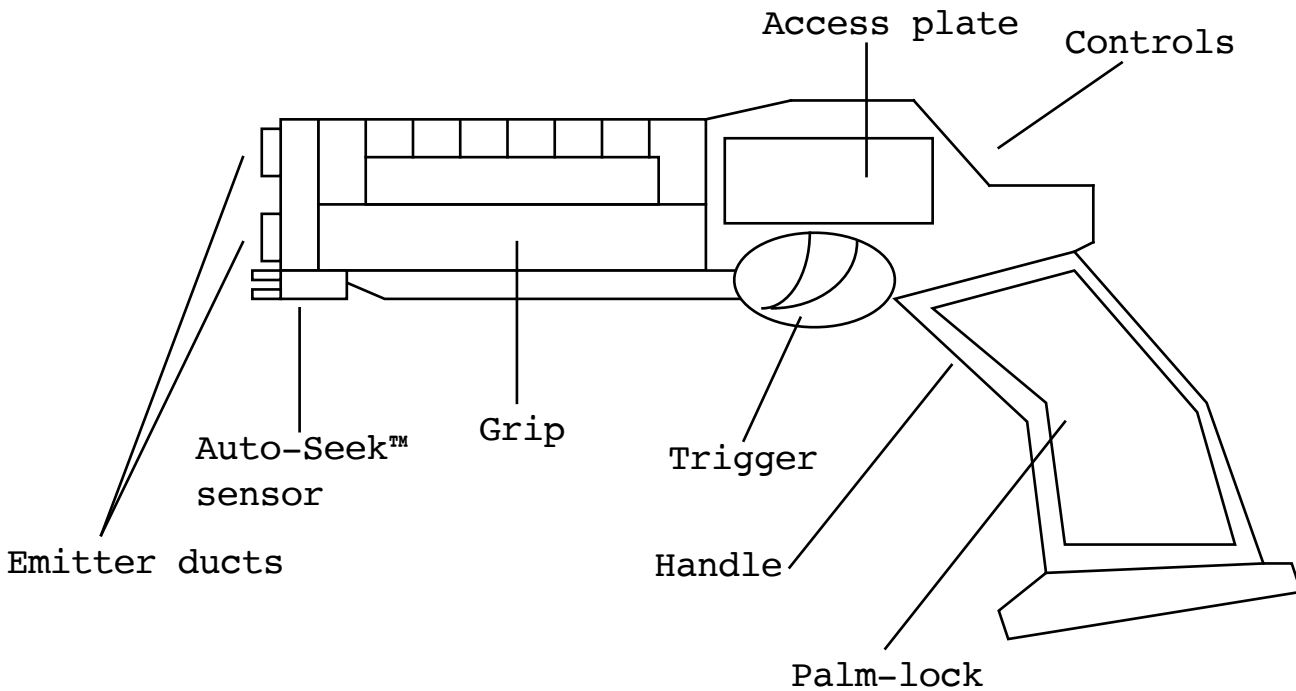

Boltgun

The bolt gun is a small hand held weapon. The one shown is a standard-issue 2100-AS Boltgun.

Side view

Controls

All enforcement forces are issued with a bolt gun. The palm lock ensures no un-authorized use. To key the palm lock to your palm first press down on the lock area, then switch it on. There will be a beeping sound then it will switch itself back off again until the owner turns it on. To re-initialize the lock you must have a qualified technician take the palm lock's chip out, wipe it then put it back in. On some models there is a special device that if the boltgun is away from the owner's flesh for more than a week, it will disintegrate.