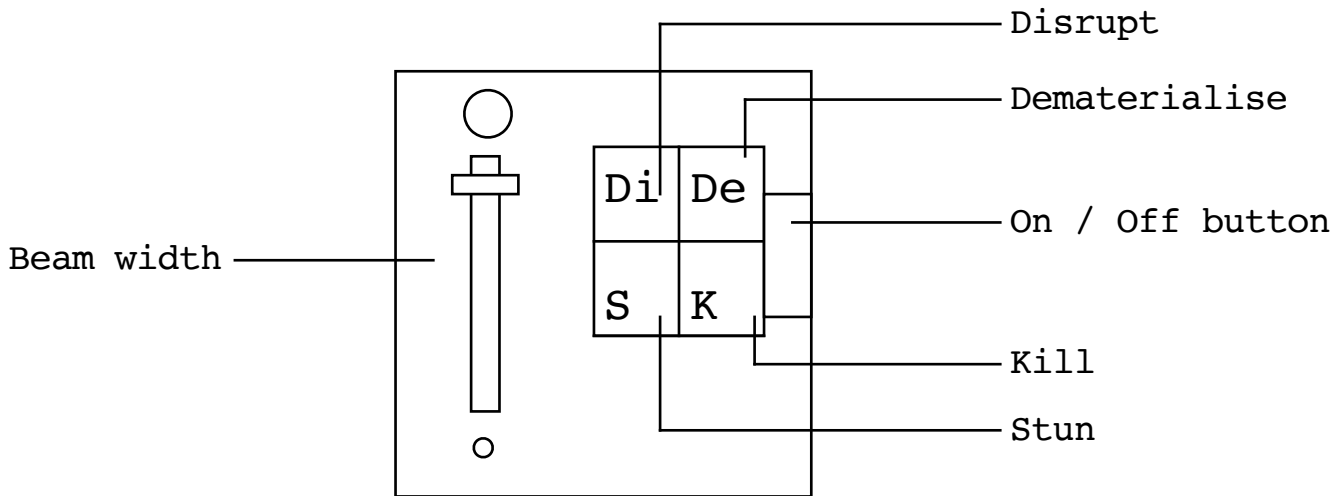

Boltgun

The bolt gun is a small hand held weapon. The one shown is a standard-issue 2100-AS Boltgun.

Side view

Controls

All enforcement forces are issued with a bolt gun. The palm lock ensures no un-authorized use. To key the palm lock to your palm first press down on the lock area, then switch it on. There will be a beeping sound then it will switch itself back off again until the owner turns it on. To re-initialize the lock you must have a qualified technician take the palm lock's chip out, wipe it then put it back in. On some models there is a special device that if the boltgun is away from the owner's flesh for more than a week, it will disintegrate.